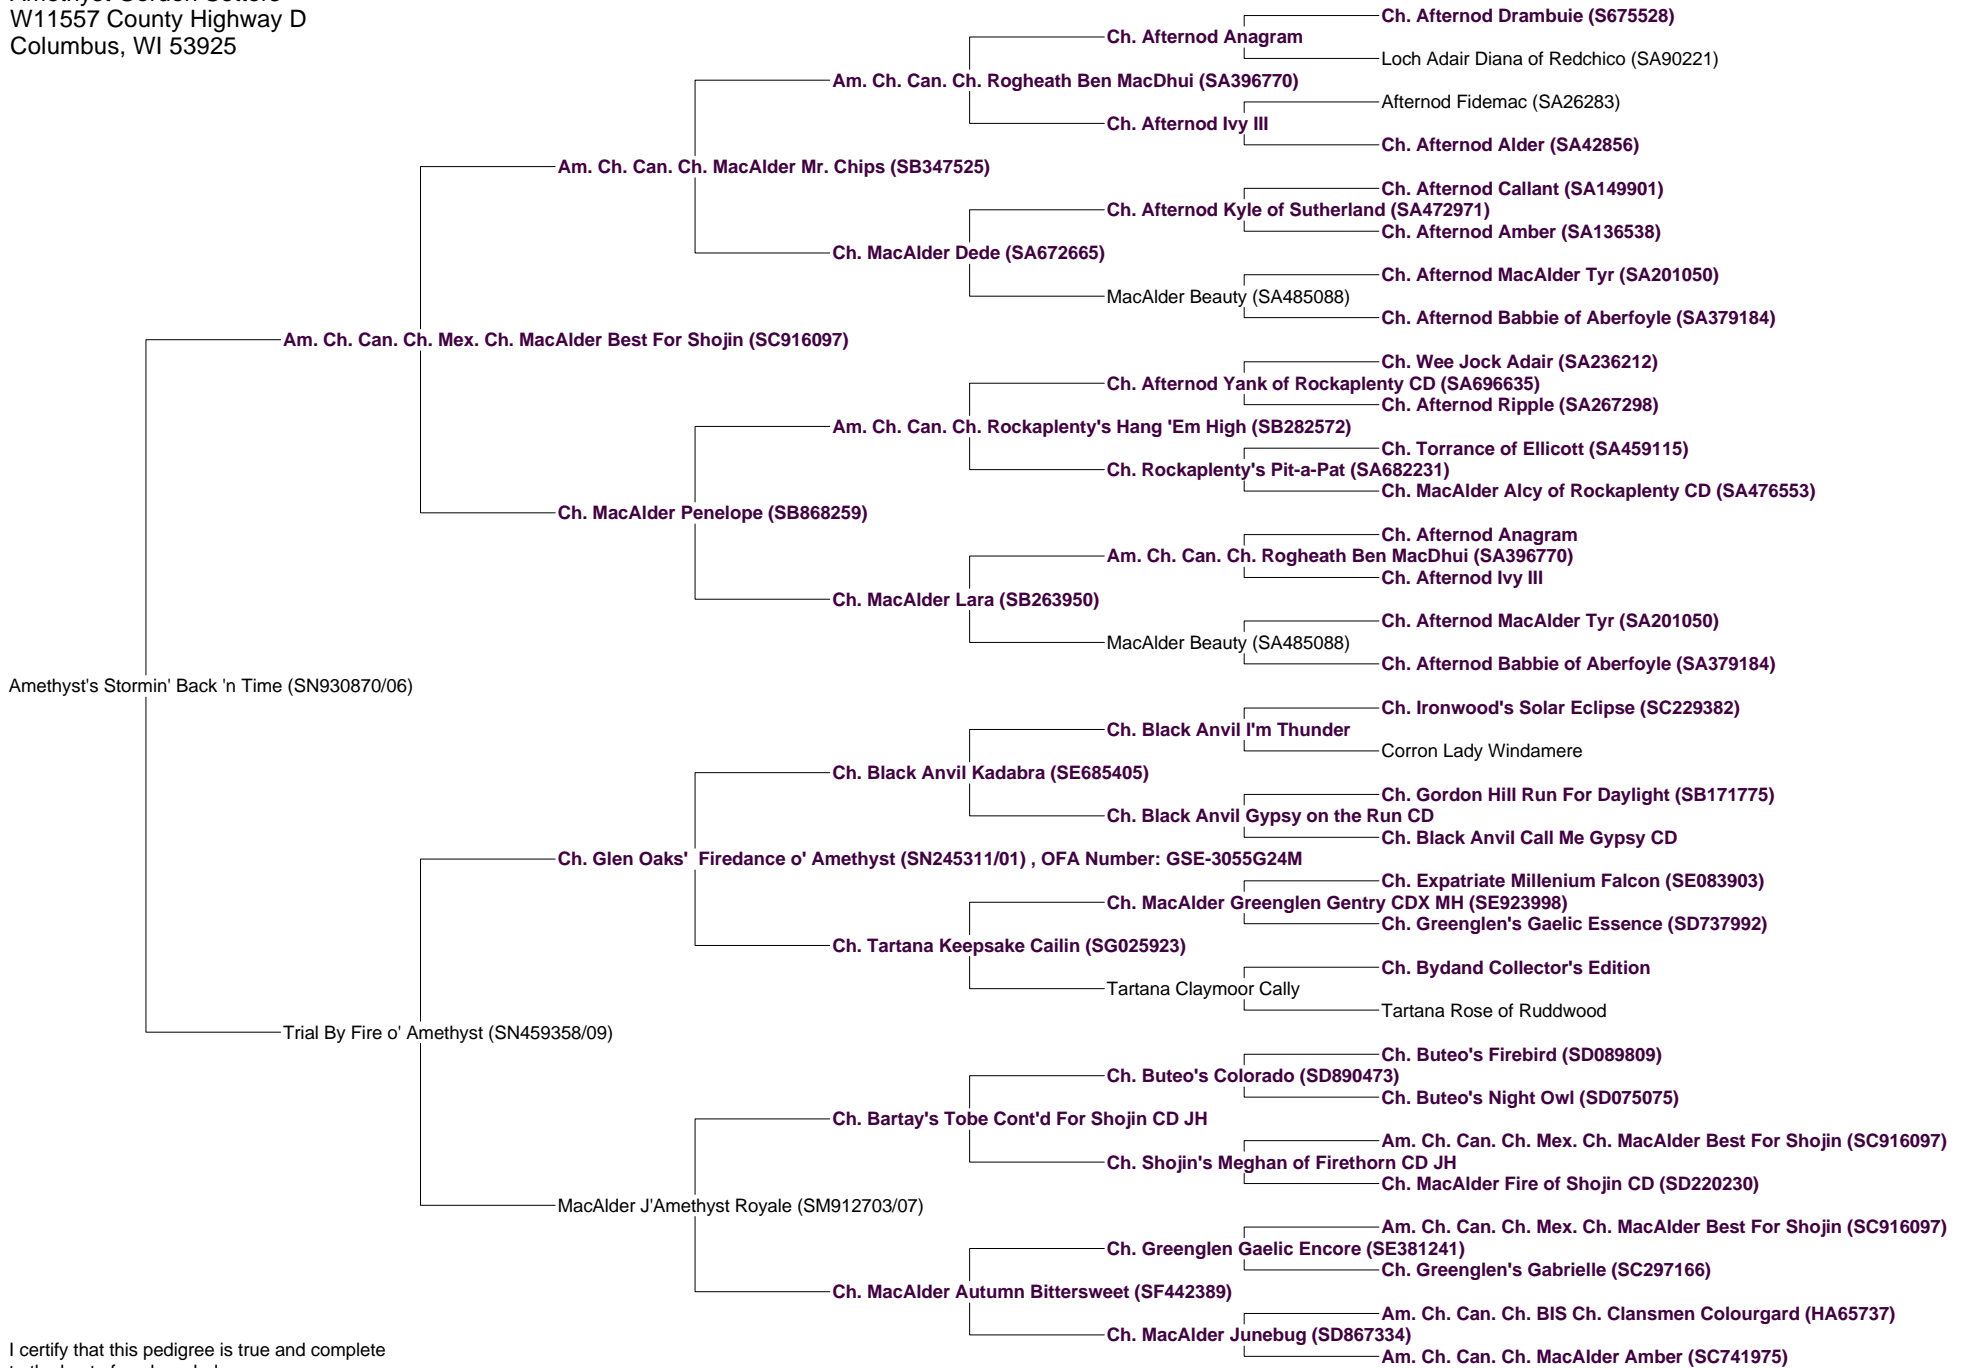

# Pedigree for Amethyst's Stormin' Back 'n Time

Peggy & Greg DaValt  
 Amethyst Gordon Setters  
 W11557 County Highway D  
 Columbus, WI 53925

I certify that this pedigree is true and complete to the best of my knowledge