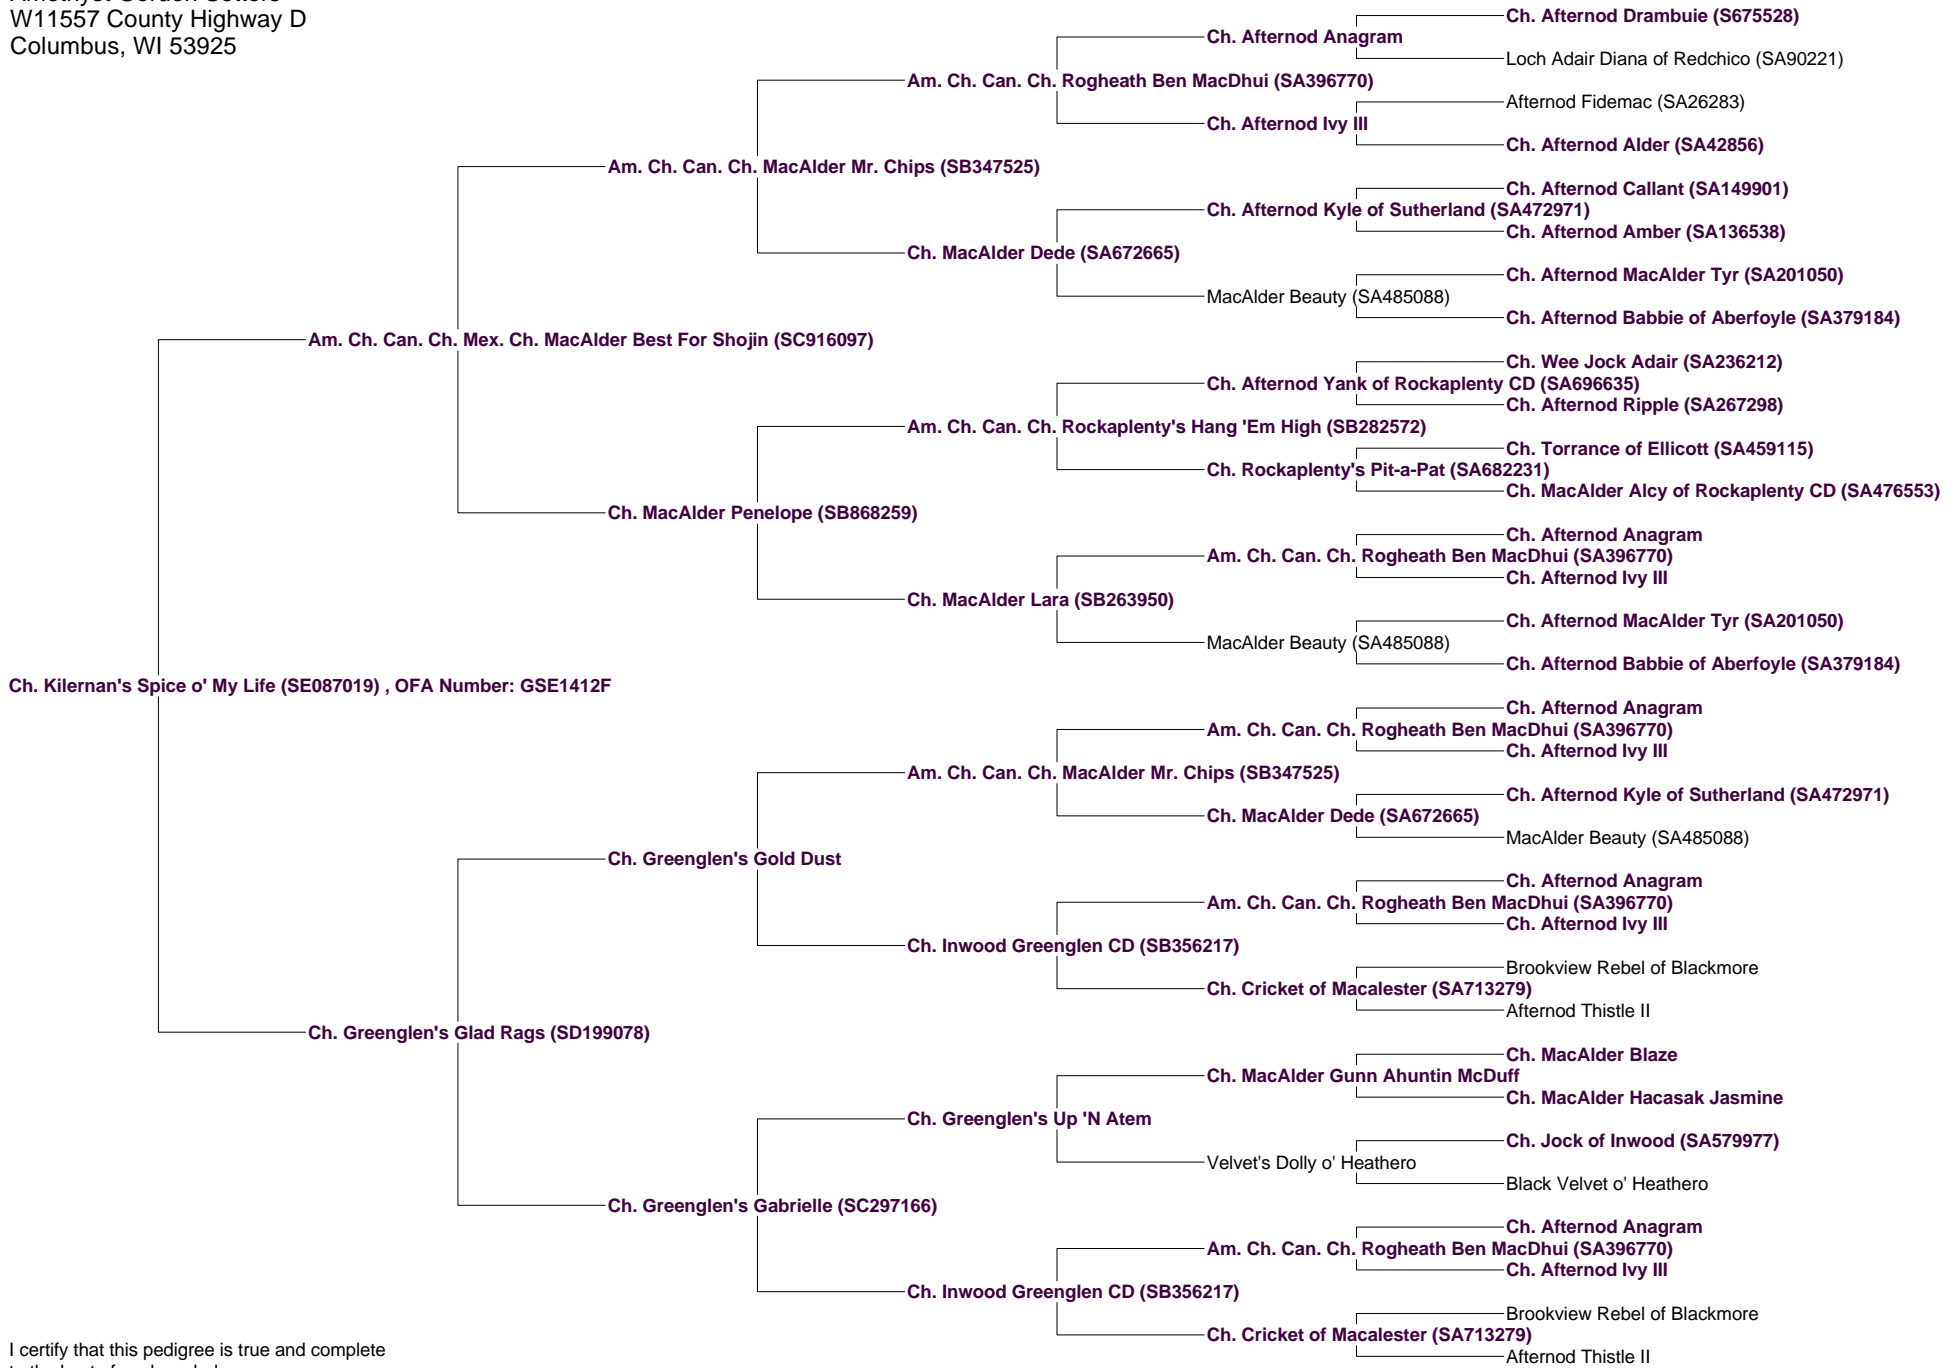

Pedigree for Ch. Kilernan's Spice o' My Life

Peggy & Greg DaValt
 Amethyst Gordon Setters
 W11557 County Highway D
 Columbus, WI 53925

I certify that this pedigree is true and complete to the best of my knowledge