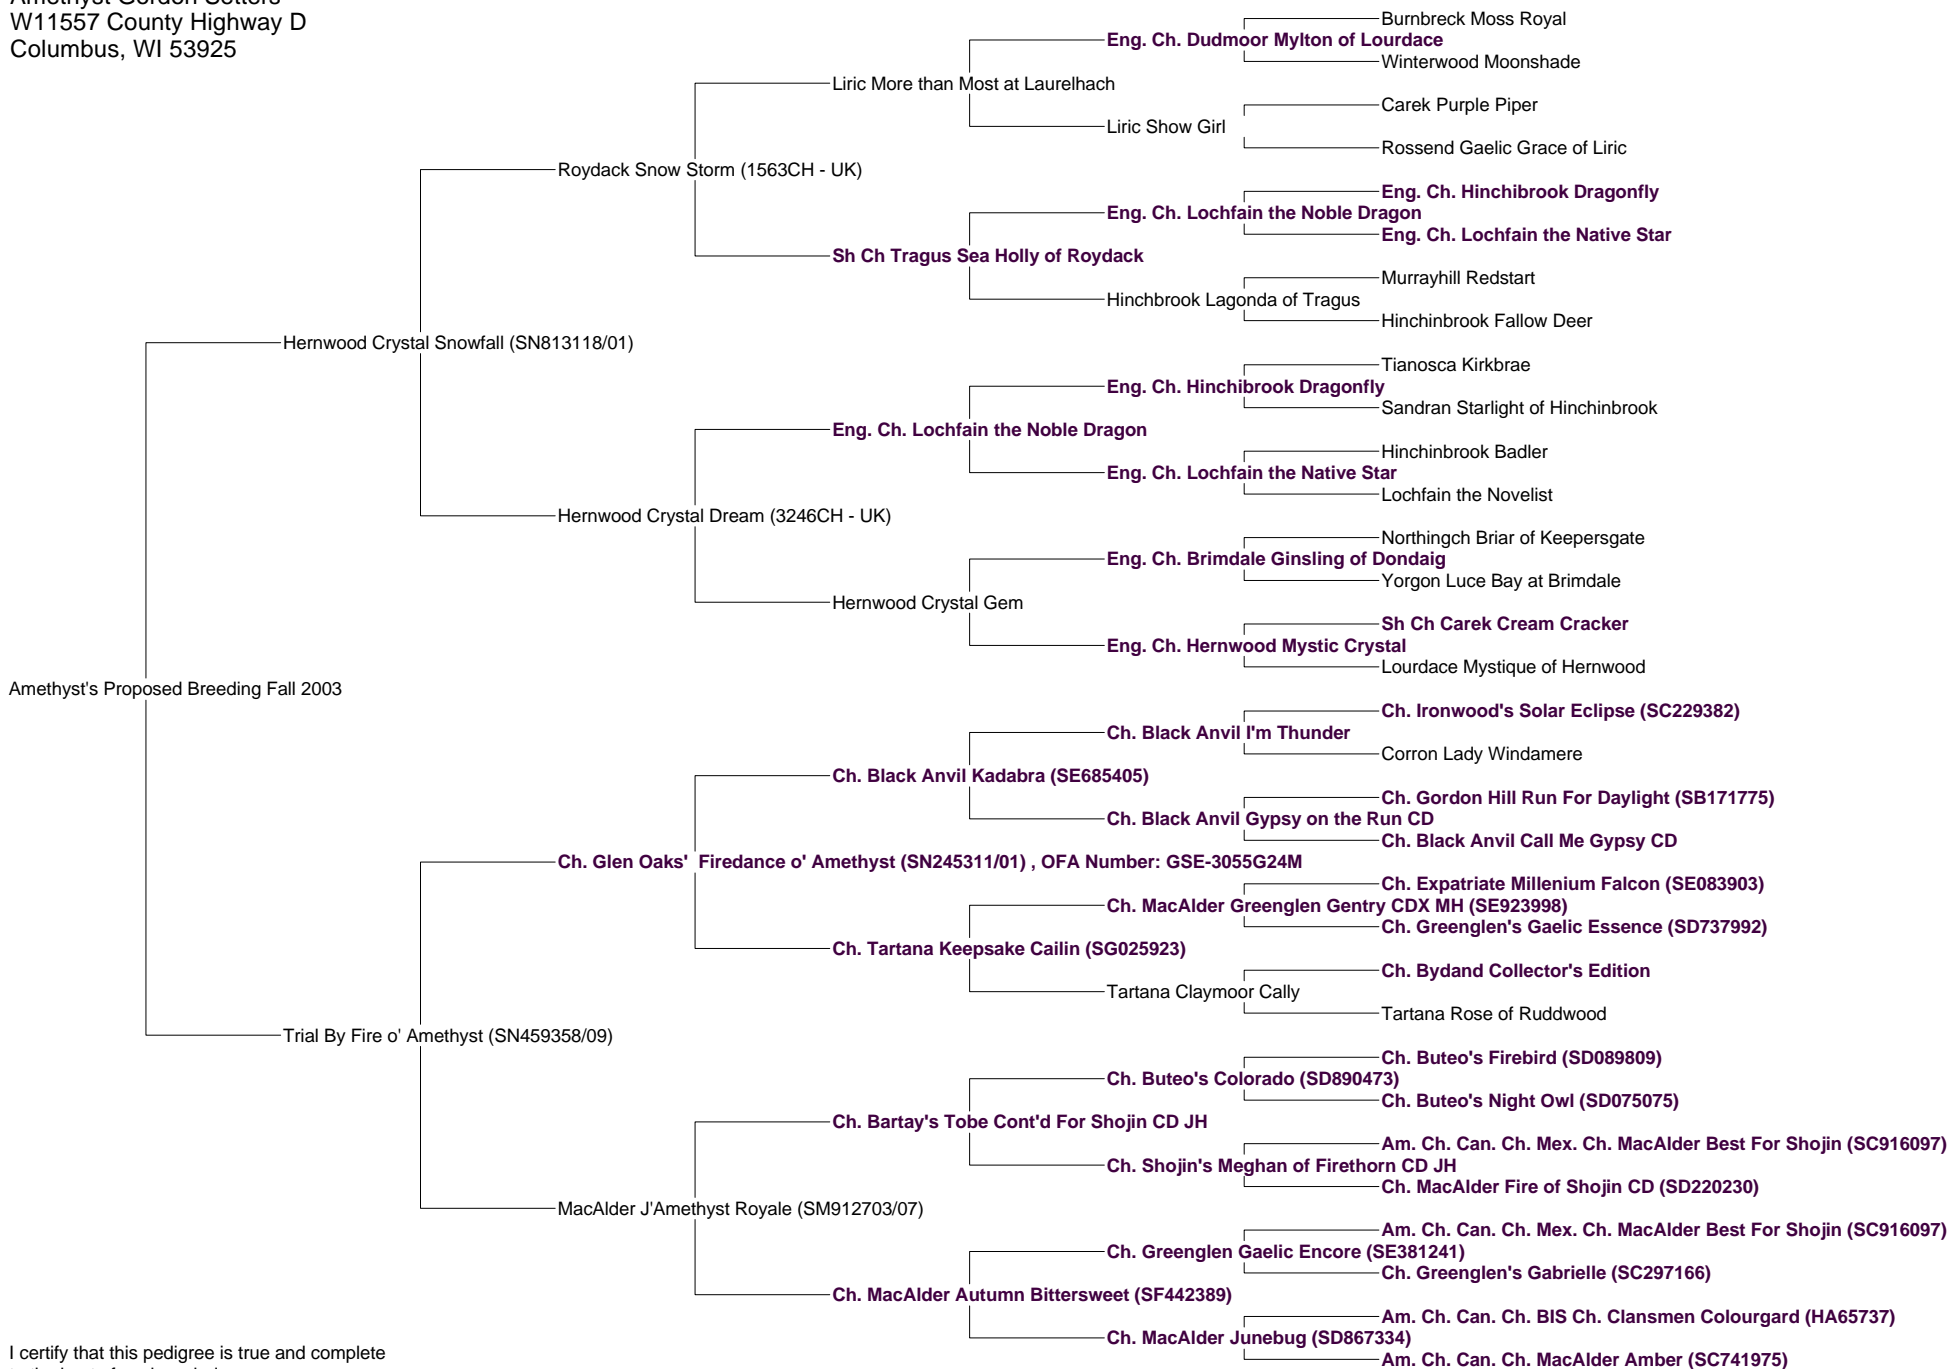

Pedigree for Amethyst's Proposed Breeding Fall 2003

Peggy & Greg DaValt
 Amethyst Gordon Setters
 W11557 County Highway D
 Columbus, WI 53925

I certify that this pedigree is true and complete
 to the best of my knowledge

Date: _____